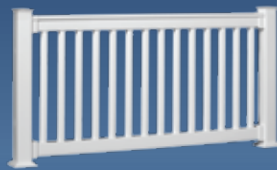

## Deck Flooring & Railing

Our colonial design is the perfect blend of technology and timeless class, and our glass railing system means you'll never have to sacrifice your view for safety.

Each is available in 6', 8', & 10' sections

[www.genovationsdeck.com](http://www.genovationsdeck.com)

COLONIAL

SQUARE

SQUARE DELUXE

GLASS

Each railing system comes in a series of designs to accommodate traditional and contemporary tastes. Aluminum channels support the top and bottom rails, and die-cast metal brackets eliminate the need for support blocks.