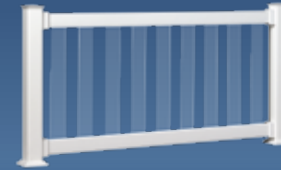

[www.genovationsdeck.com](http://www.genovationsdeck.com)

COLONIAL

SQUARE

SQUARE DELUXE

GLASS

Each railing system comes in a series of designs to accommodate traditional and contemporary tastes. Aluminum channels support the top and bottom rails, and die-cast metal brackets eliminate the need for support blocks.

Birchwood

Brownstone

Cedar

Driftwood

Redwood

Sandalwood

Genovations Post Wraps enable existing posts to be quickly and easily updated. They are designed to cover nominal size 4" or 6" wood posts. Available in six colors and two sizes; 4" x 4" x 120" and 6" x 6" x 120".