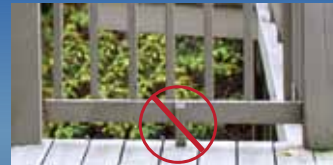

[www.genovationsdeck.com](http://www.genovationsdeck.com)

COLONIAL

SQUARE

SQUARE DELUXE

GLASS

Each railing system comes in a series of designs to accommodate traditional and contemporary tastes. Aluminum channels support the top and bottom rails, and die-cast metal brackets eliminate the need for support blocks.