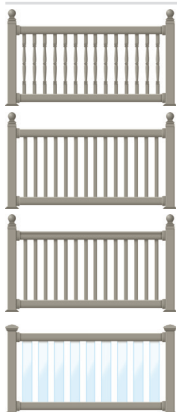

PROJECT QUOTE SHEET

www.genovationsdeck.com
888-309-1808

Draw a layout of your project on the grid provided.

Include the following measurements: overall deck length & width, placement of rails, and height & width of stair sections.

Store Name

Store Contact Name

Store Contact Phone Number

Customer Name

Customer Phone Number

Fax Number

Style

Colonial

Square

Deluxe Square

Glass

Post Tops

Bevel

New England

Deck Colors

Driftwood